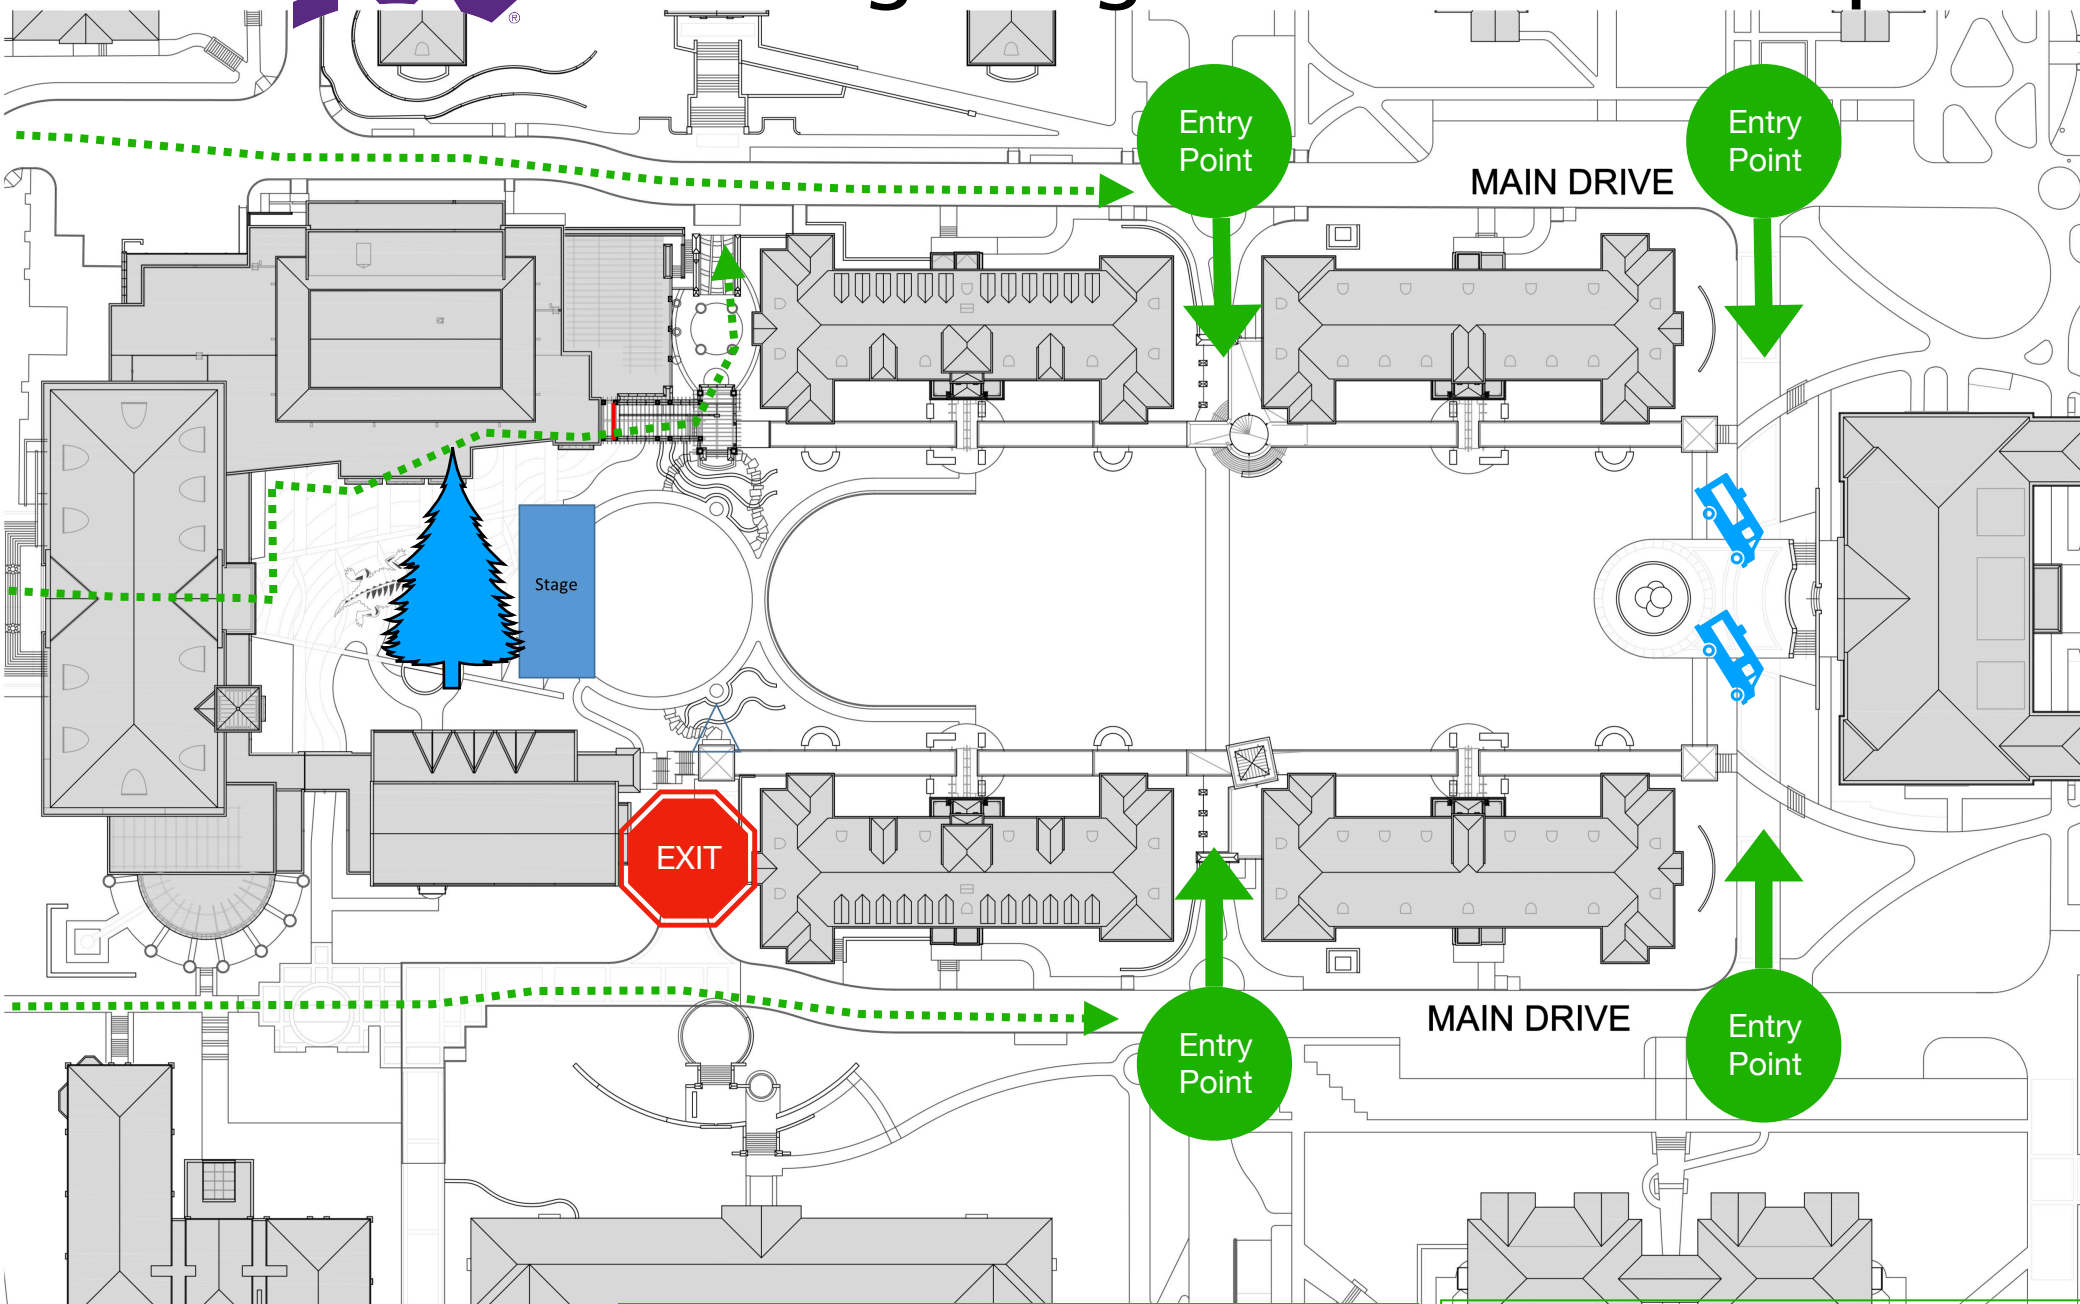

TCU Tree Lighting 2019 Guest Map

Event Details

Address: 2901 Stadium Drive, Fort Worth, TX 76129

Start Time: 6:30pm

Parking

Park in any unreserved spot after 5:00pm

Tree Lighting 2019 Parking Map

ing Parking and Traffic Flow
PARKING GARAGE

Parking available beginning at 5:00pm

Event Location