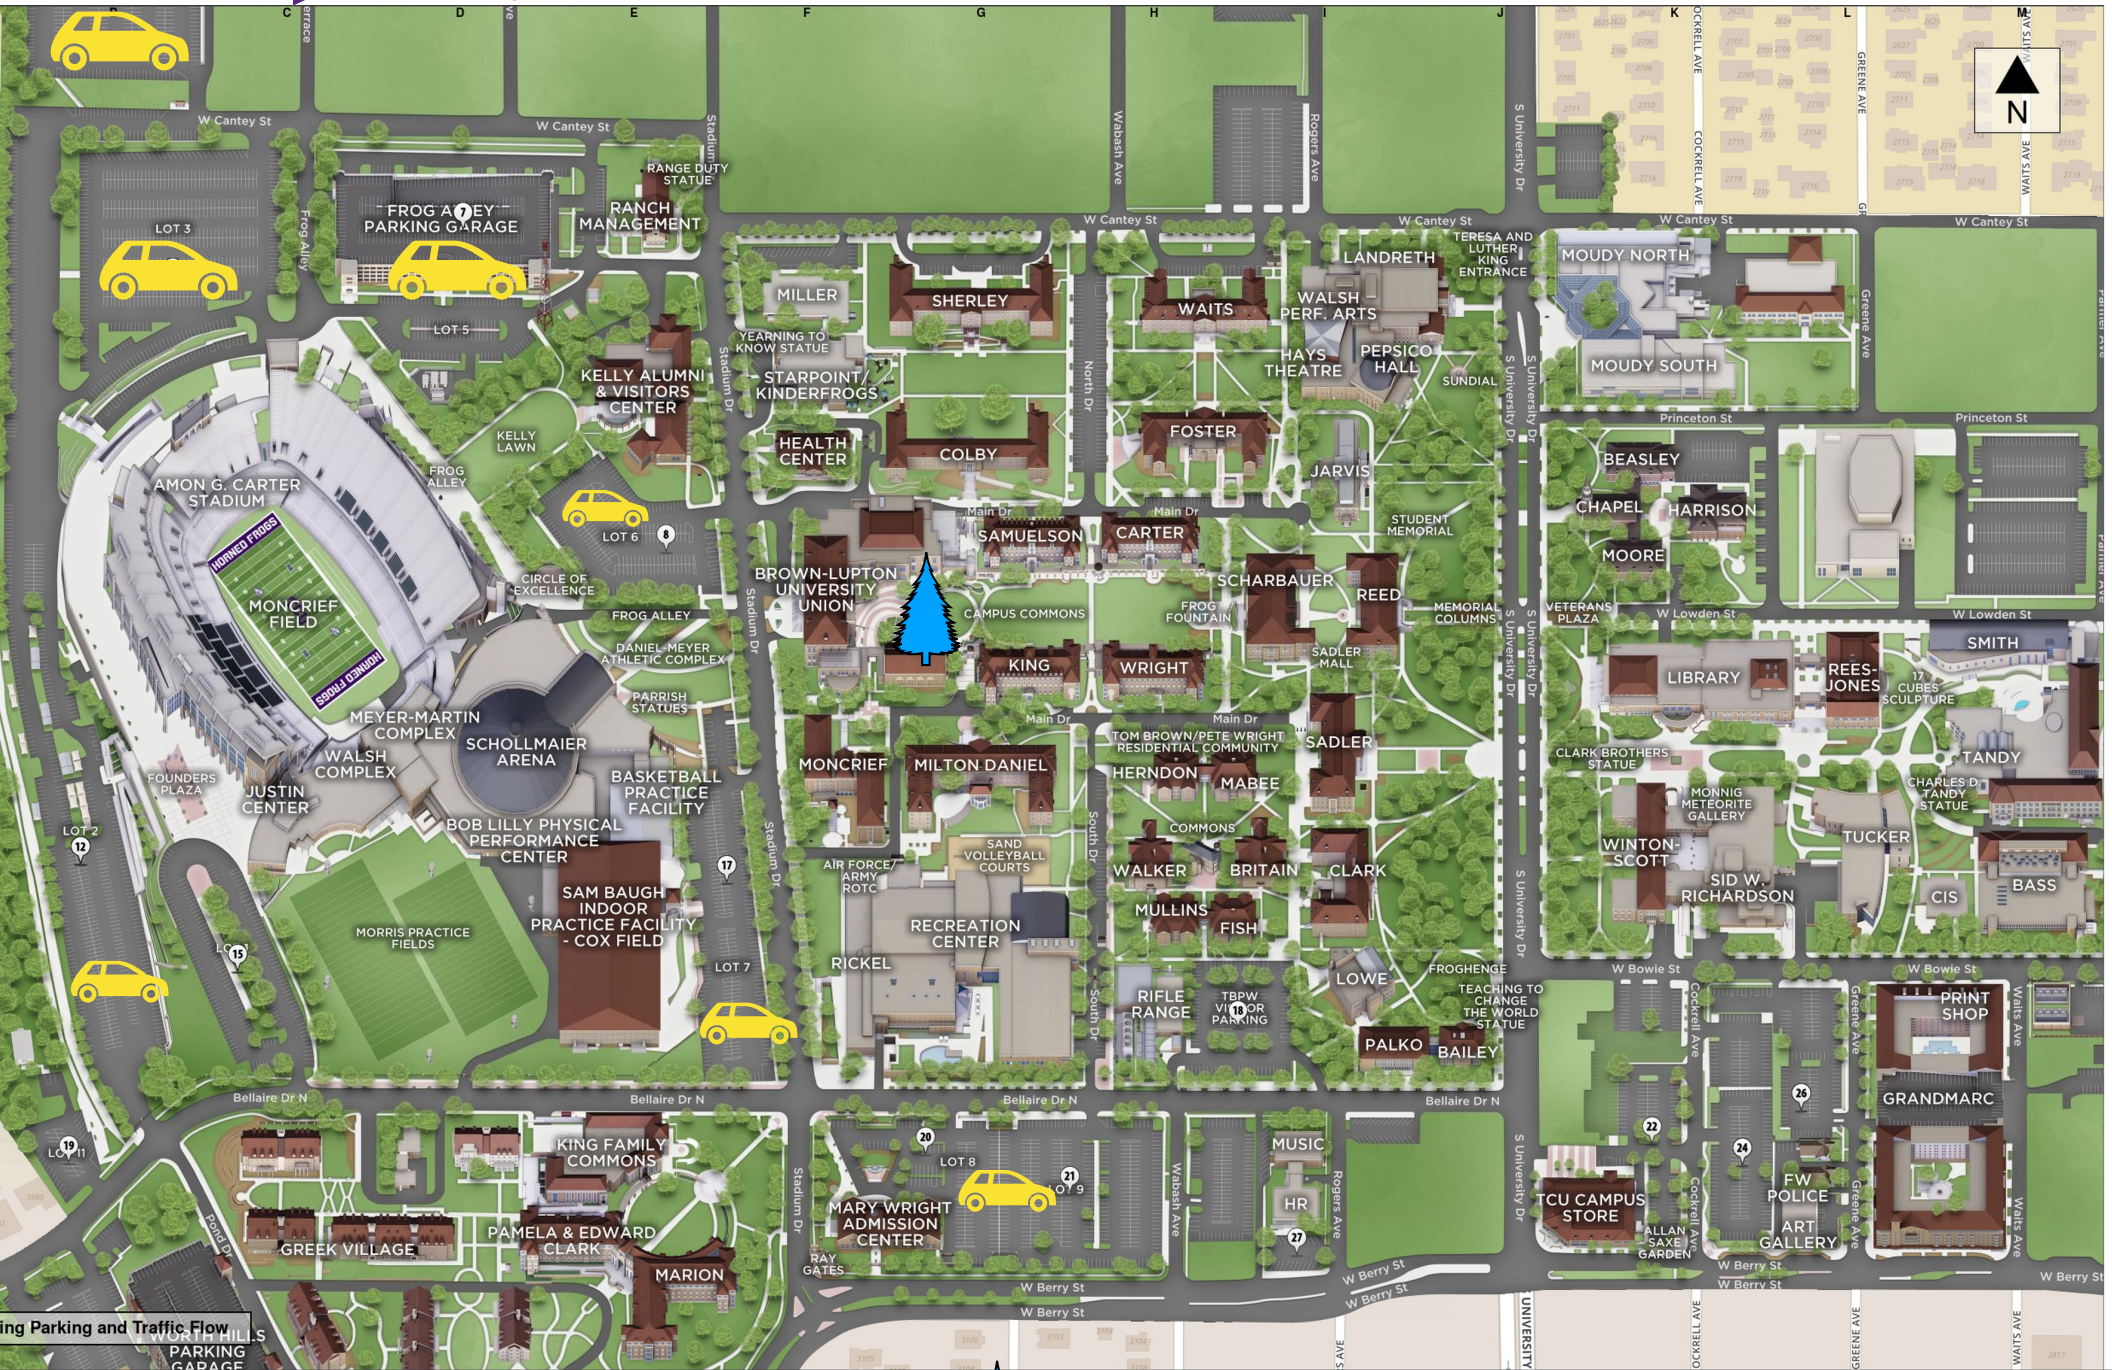

TCU Tree Lighting 2019 Guest Map

Event Details

Address: 2901 Stadium Drive, Fort Worth, TX 76129

Start Time: 6:30pm

Parking

Park in any unreserved spot after 5:00pm

Tree Lighting 2019 Parking Map

ing Parking and Traffic Flow
PARKING GARAGE

Parking available beginning at 5:00pm

Event Location